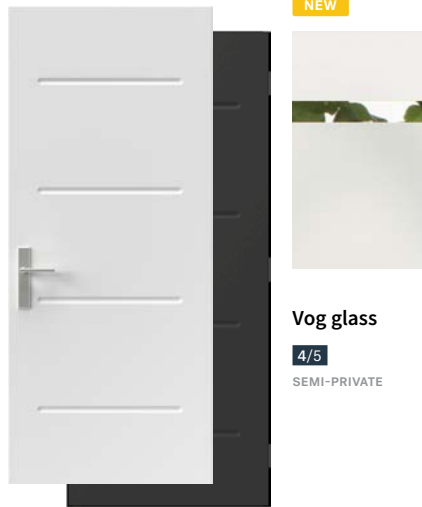

# Design Collection

Vog

Vog steel door with Vog 2 Accents p.14. Standard+ Vog garage door by Garaga.

Vog glass

4/5  
SEMI-PRIVATE