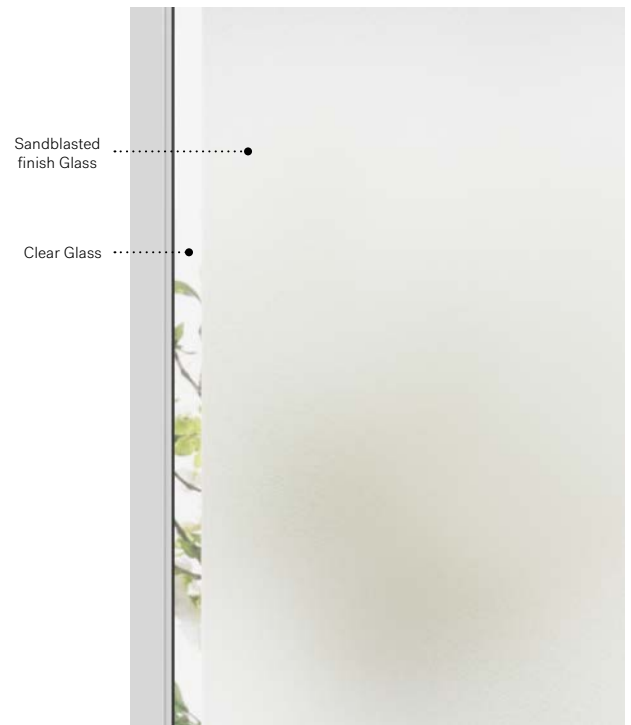

Side

The Side model combines privacy and visibility thanks to its sandblasted finish glass and subtle clear stripe on one side. This minimalist detail blends in with the simple, asymmetrical volumes of contemporary-style architecture. Side is the perfect choice for townhouses or multi-unit homes. Available in right or left versions.

- **Silkscreened glass:** Sandblasted finish on clear glass.
- **Frames:** Contemporary or Novapvc.
- **Orientation:** Available in left and right versions as seen from outside.
- **Sidelites and transom:** Looks great accompanied by Sandblasted finish or Clear glass.

Privacy Level 4/5
PRIVATE

Frames	22"×64" Right	22"×64" Left	22"×48" Right	22"×48" Left
Contemporary	07-397-060-005	07-397-060-019	07-397-057-005	07-397-057-019
Novapvc	07-397-060-001	07-397-060-015	07-397-057-001	07-397-057-015