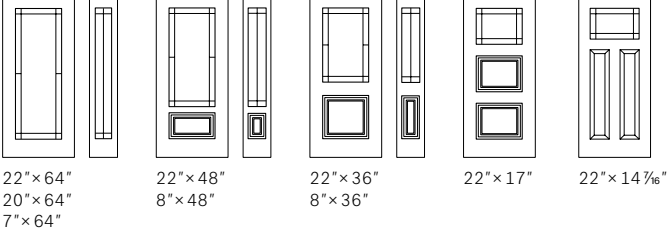

Perimeter Grill

22" x 64"
20" x 64"
7" x 64"
22" x 48"
8" x 48"
22" x 36"
8" x 36"
22" x 17"
22" x 14 7/16"

Custom Configurations

Create a custom configuration with your choice of split, color, and grill profile, in the size that fits your project.