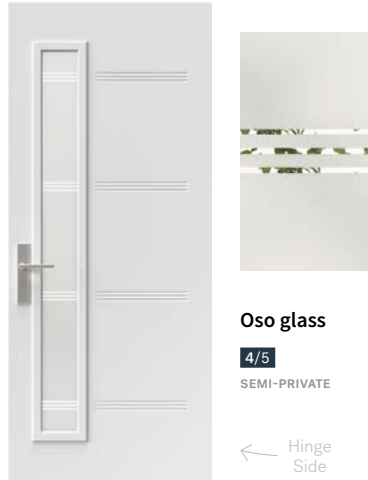

Era Embossment