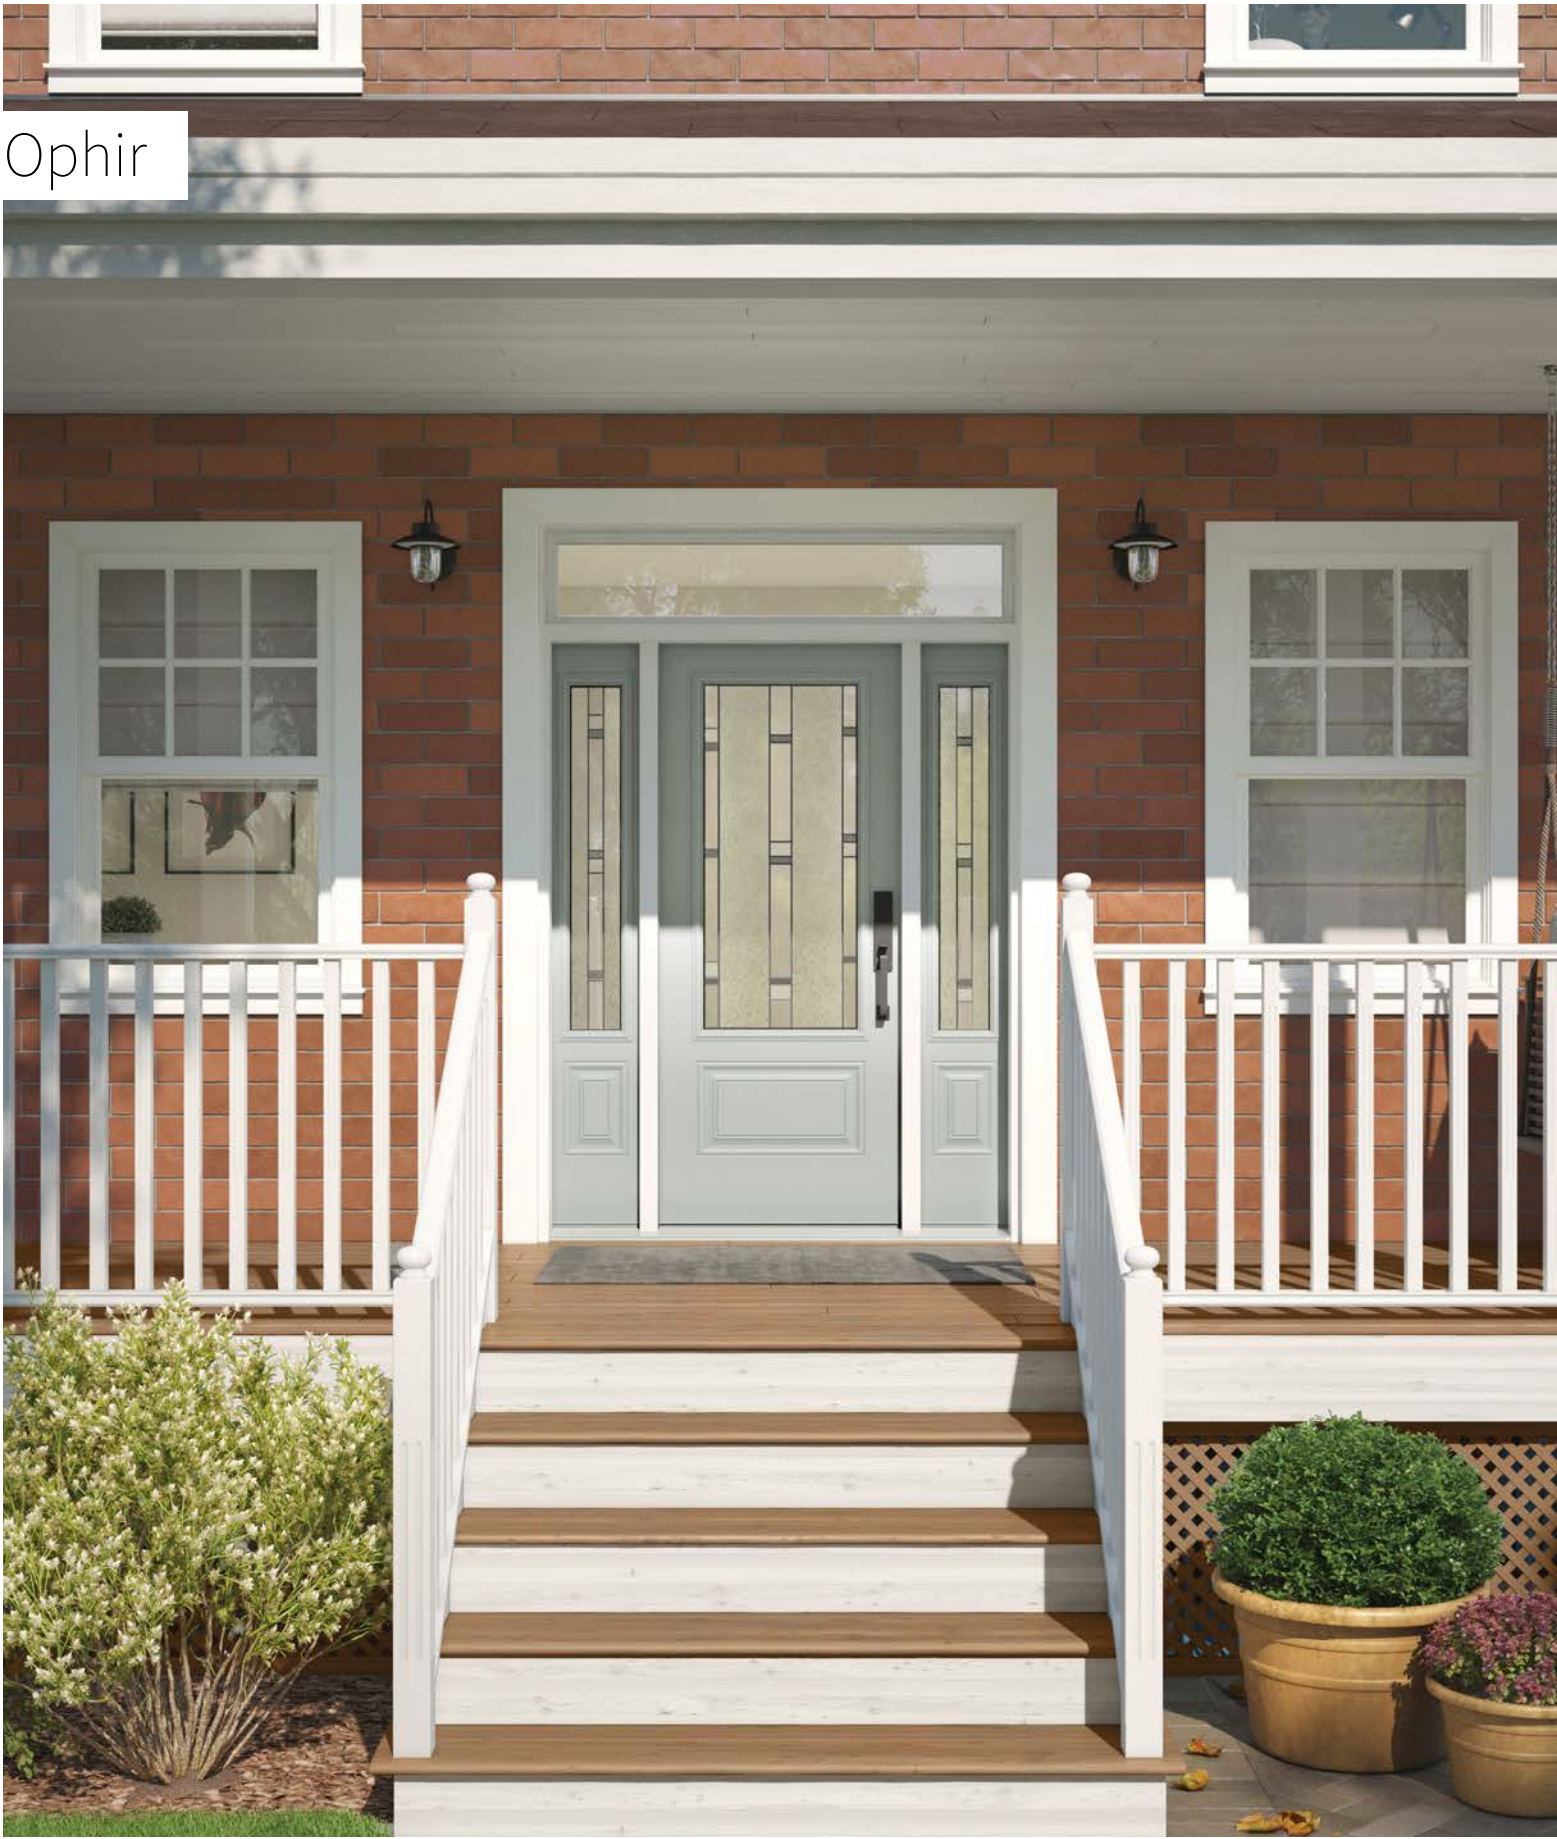

Ophir

Orleans steel door p.19. Ophir 22" x 48" doorglass with 8" x 48" sidelites p.87.