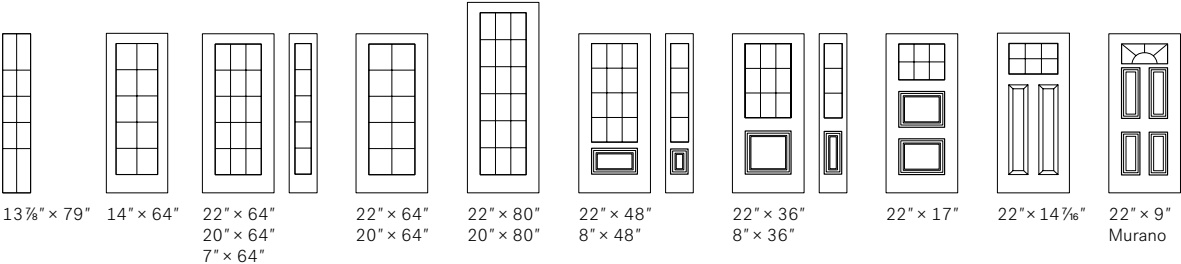

**Distinction Grill**

13 7/8" x 79" 14" x 64" 22" x 64"  
20" x 64"  
7" x 64"  
22" x 64"  
20" x 64"  
22" x 80"  
20" x 80"  
22" x 48"  
8" x 48"  
22" x 36"  
8" x 36"  
22" x 17"  
22" x 14 7/16"  
22" x 9"  
Murano