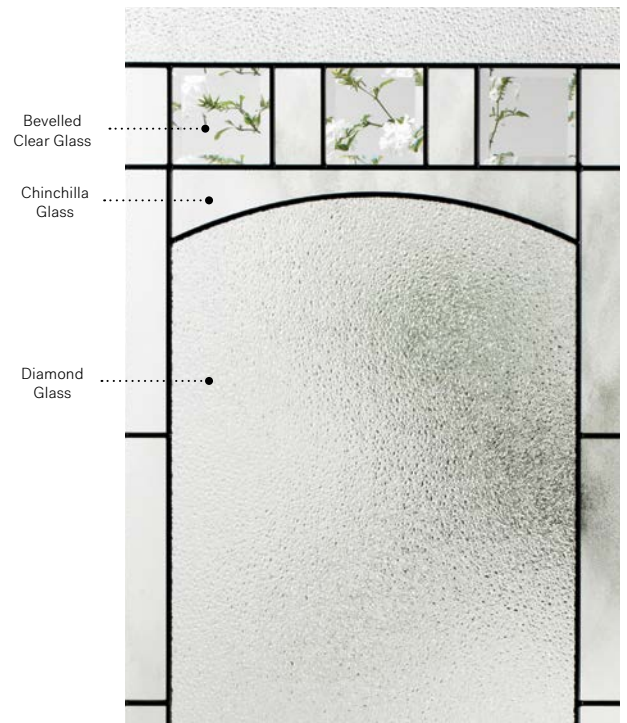

Bistro

Orleans steel door p.19. Bistro 22" x 48" doorglass p.65.

# Bistro

With its arched central piece crowned by bevelled clear glass, Bistro offers a consistently classic and natural look. Bistro will rejuvenate any exterior.

**Stained glass:** Chinchilla glass, bevelled clear glass and Diamond glass.

**Caming:** Zinc or Patina.

**Frames:** Contemporary, Novapvc or Stainable.

**Sidelites and transom:** Looks great accompanied by Chinchilla glass.

Available in custom sizes.

Privacy Level **3/5**  
SEMI-PRIVATE