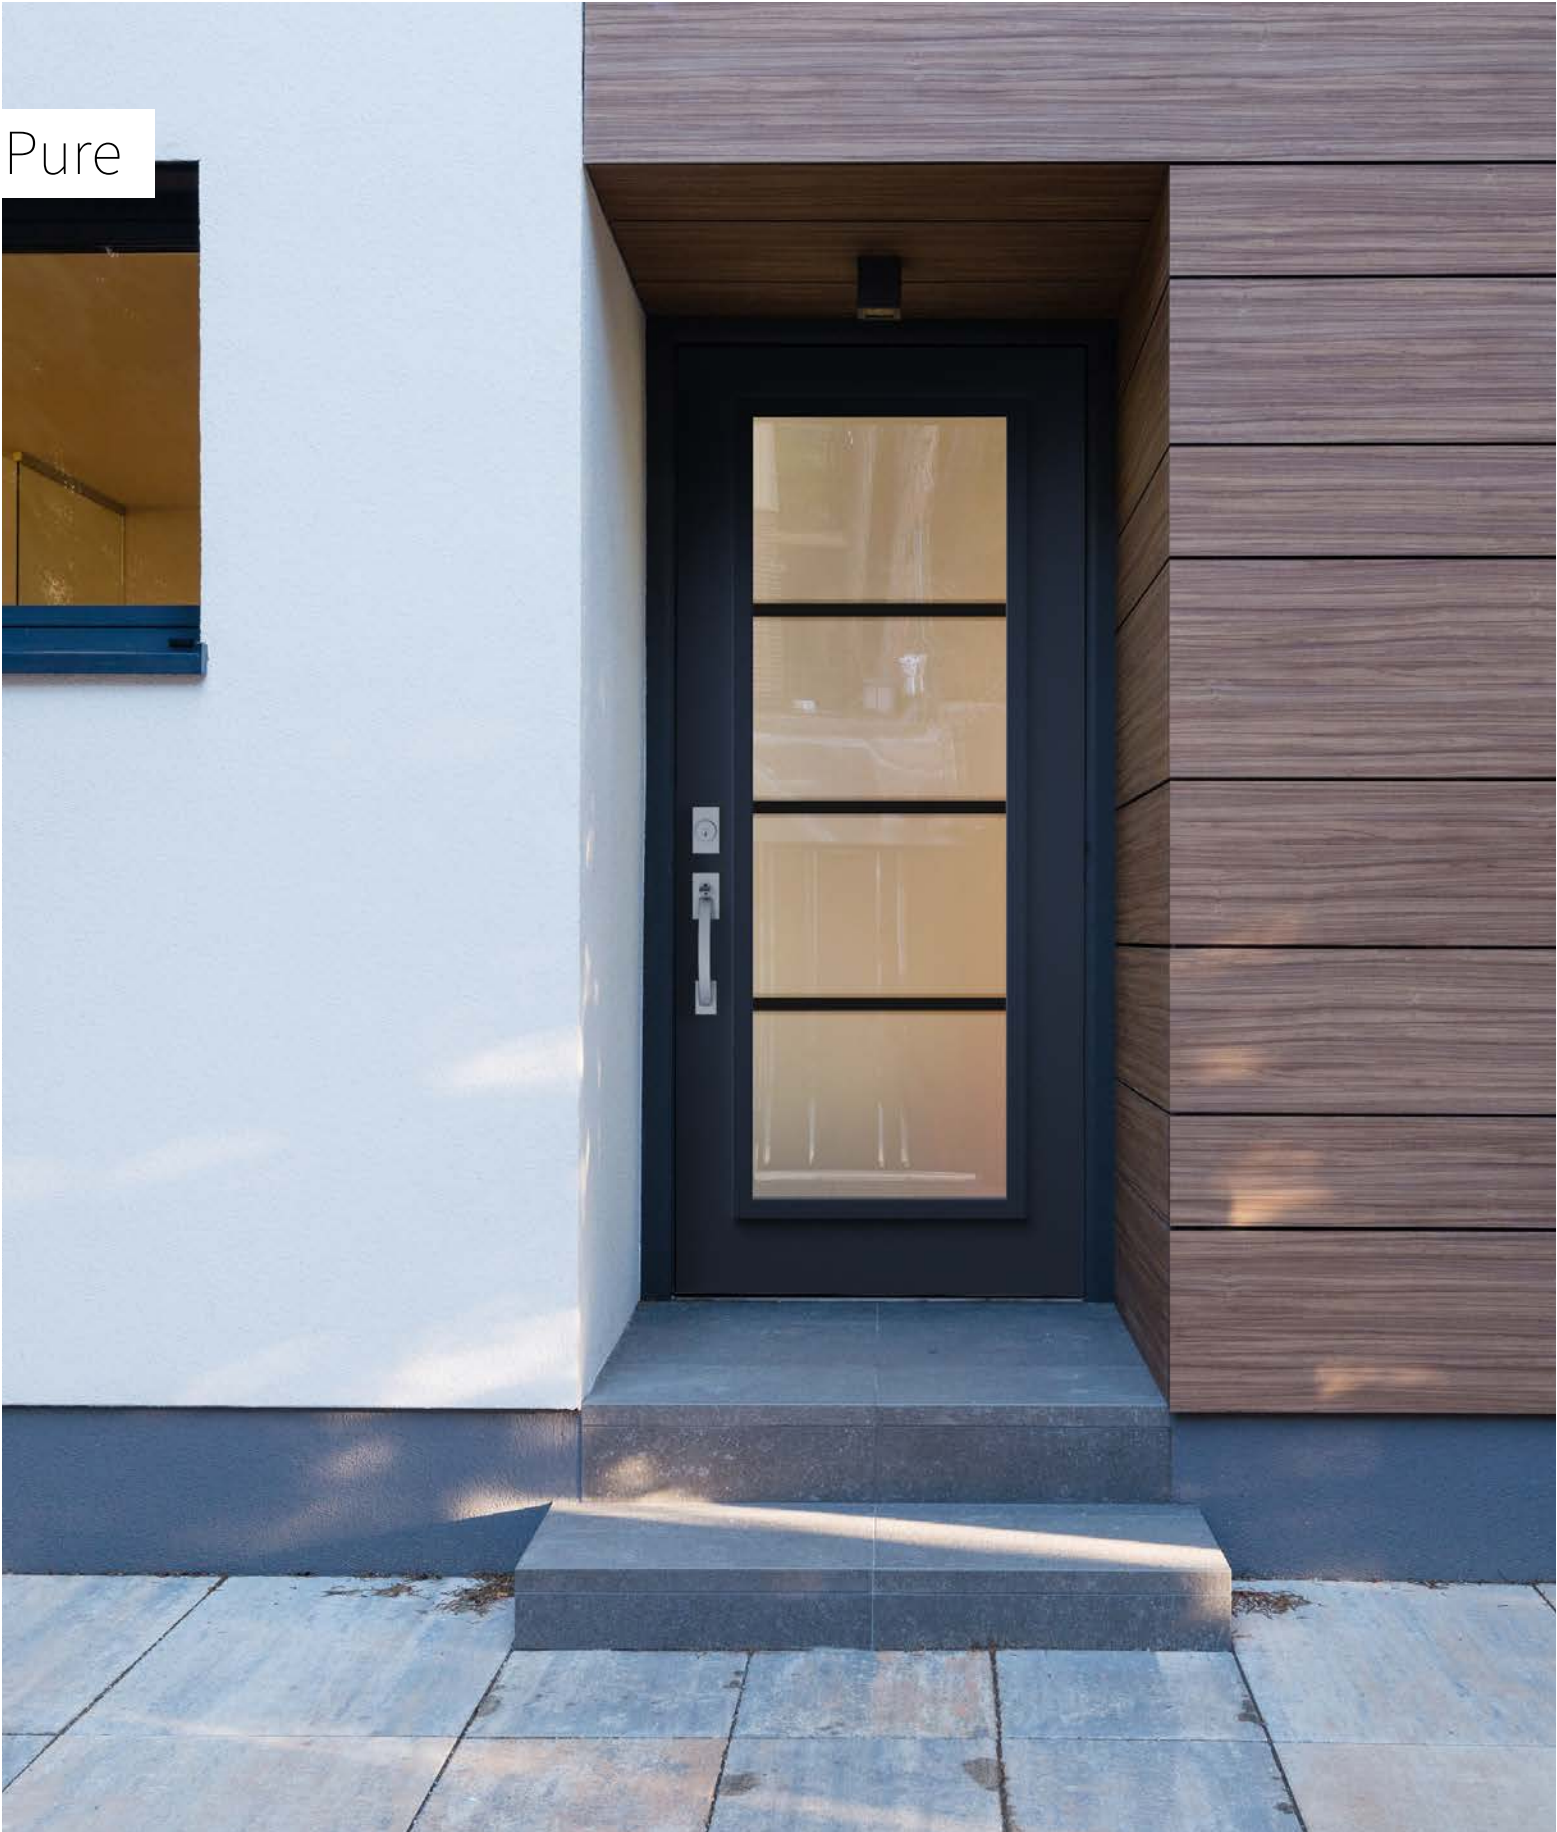

Pure

Uno steel door. Pure 22" x 64" doorglass p.51.