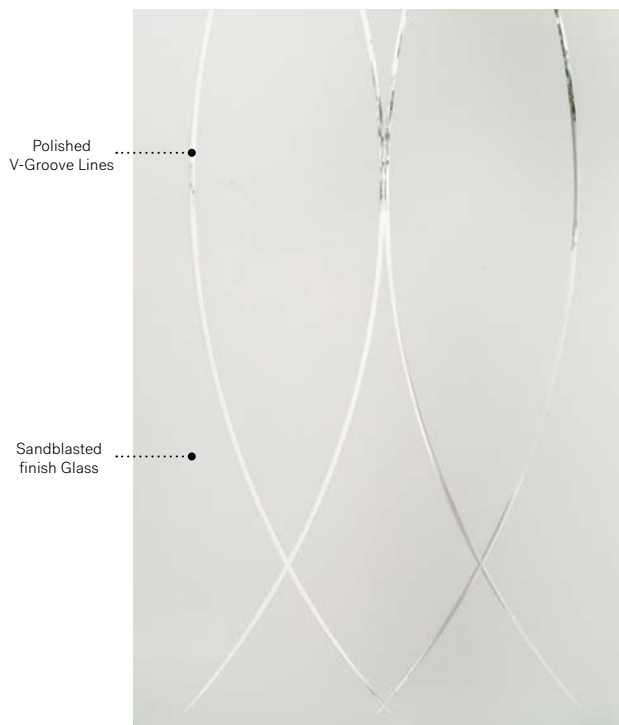

# Verso

With its simple and elegant intersecting lines, Verso is a timeless homage to the art of glass cutting.

**V-Groove:** Polished V-Groove lines on Sandblasted finish glass.  
**Frames:** Contemporary, Novapvc or Stainable.  
**Sidelites and transom:** Looks great accompanied by Sandblasted finish glass.  
 Available in custom sizes.