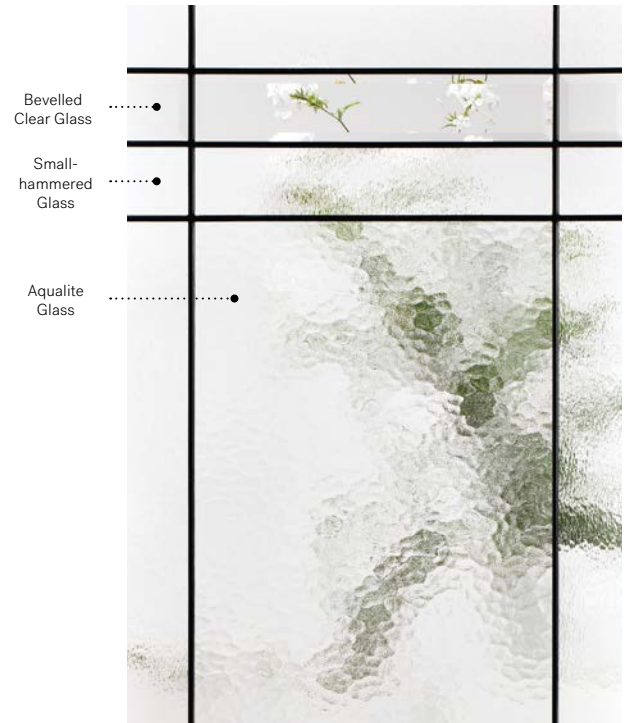

Celeste

Orleans steel door with Prestige Mouldings p.19. Celeste 22" x 48" doorglass with 8" x 48" sidelite p.69.

# Celeste

Celeste juxtaposes different types of glass within its patina coming, creating a delicate geometric pattern with a refined and balanced light effect.

**Stained glass:** Bevelled clear glass, Small-hammered glass and Aqualite glass.

**Coming:** Patina.

**Frames:** Contemporary, Novapvc or Stainable.

**Sidelites and transom:** Looks great accompanied by Clear glass.

Available in custom sizes.

Privacy Level **3/5**  
SEMI-PRIVATE

**Frames** 22" x 64"  
**Contemporary** 10-367-060-003  
**Novapvc** 10-367-060-001  
**Stainable** 10-367-060-002