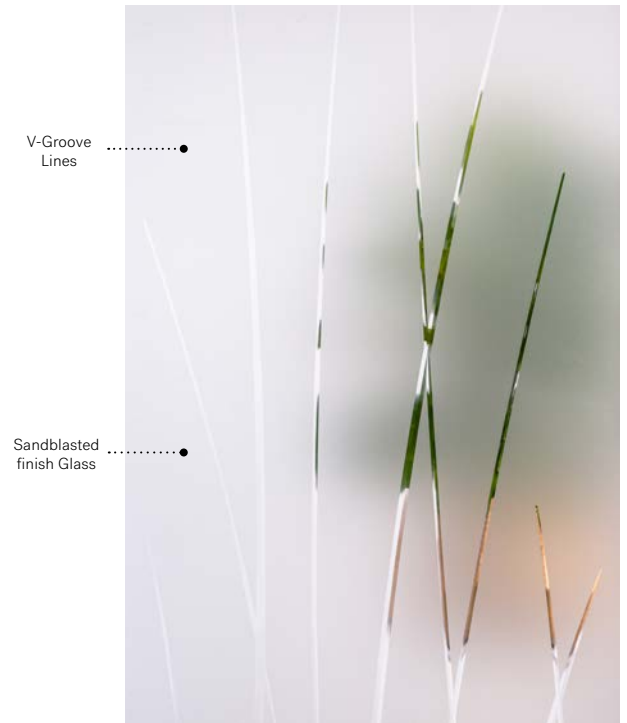

Emori

Emori is a subtle and elegant design inspired by nature. With overlapping polished V-Groove lines, Emori provides both a high degree of privacy and visibility to the outside. This model is a great match with country-style or classic style homes.

V-Groove: Sandblasted finish glass with polished V-Groove lines.

Frames: Contemporary or Novapvc.

Sidelites and transom: Looks great accompanied by Sandblasted finish glass. Available in custom sizes.

Privacy Level **4/5**
PRIVATE

Frames	22"×80"	22"×64"	22"×48"	22"×36"	22"×17"	22"×14 7/16"
Contemporary	06-384-064-002	06-384-060-002	06-384-057-002	06-384-050-002	06-384-259-002	06-384-260-002
Novapvc	06-384-064-001	06-384-060-001	06-384-057-001	06-384-050-001	06-384-259-001	06-384-260-001

Frames	7"×64"	8"×48"	8"×36"
Contemporary	06-384-005-002	06-384-017-002	06-384-010-002
Novapvc	06-384-005-001	06-384-017-001	06-384-010-001