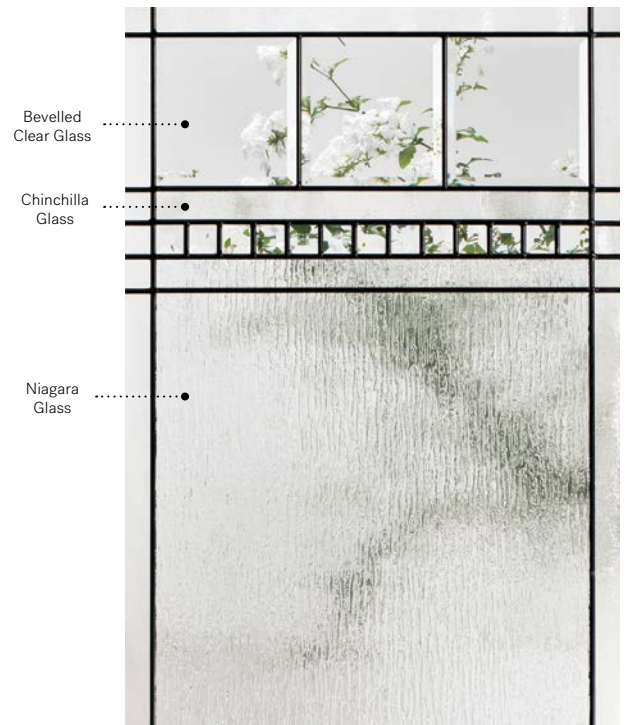

# Chanelle

Orleans steel door p.19. Chanelle 22" x 48" doorglass with 8" x 48" sidelite p.71.

# Chanelle

Chanelle will bring a stately, elegant and timeless touch to any home, classic or modern. With clean lines and bright bevels, it creates stunning light effects.

**Stained glass:** Chinchilla glass, bevelled clear glass and Niagara glass.

**Coming:** Patina.

**Frames:** Contemporary, Novapvc or Stainable.

**Sidelites and transom:** Looks great accompanied by Niagara glass.

Available in custom sizes.

Privacy Level **3/5**  
SEMI-PRIVATE

**Frames** 22"×64"  
Contemporary 10-308-060-003  
Novapvc 10-308-060-001  
Stainable 10-308-060-002