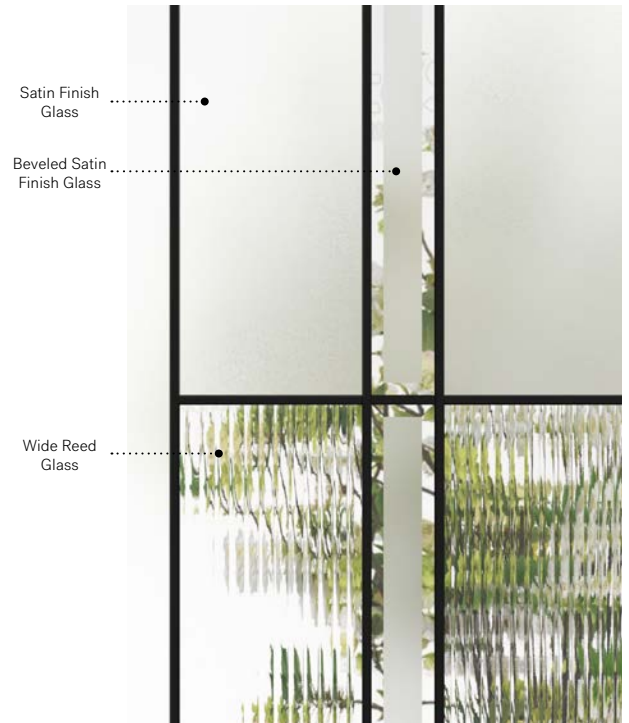

Nobel

A sophisticated looking stained glass designed for today's architectural styles. This model expresses all its nobility thanks to a bold composition and contrasting textures. Nobel will enhance contemporary or classic style single-family homes.

Stained Glass: Satin finish glass, Beveled Satin finish glass and Wide Reed glass.
Caming: ¼" wide flat Patina caming.
Frames: Contemporary or Novapvc.
Sidelites and transom: Looks great accompanied by Satin finish glass.
Available in custom sizes.

Privacy Level **3/5**
SEMI-PRIVATE

Frames	22"×64"	22"×48"	22"×36"	7"×64"	8"×48"	8"×36"
Contemporary	10-395-060-005	10-395-057-005	10-395-050-005	10-395-005-005	10-395-017-005	10-395-010-005
Novapvc	10-395-060-001	10-395-057-001	10-395-050-001	10-395-005-001	10-395-017-001	10-395-010-001