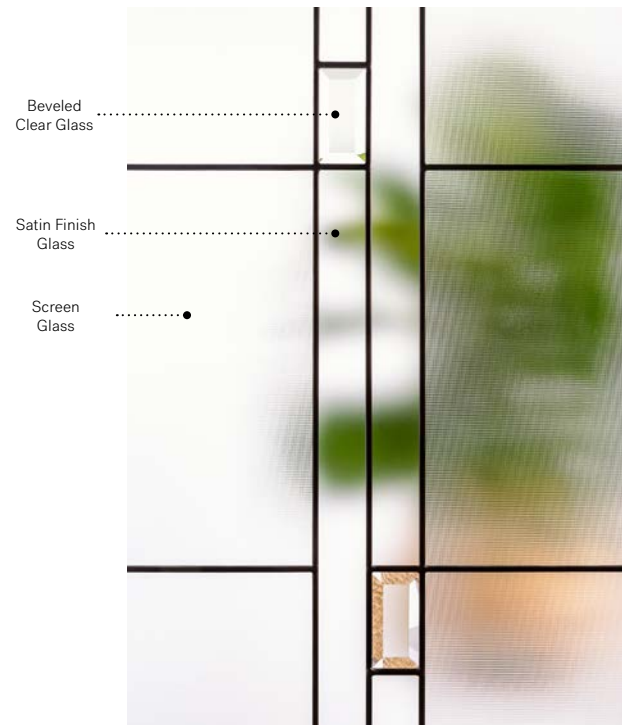

Arima

Arima is the perfect choice for both 1960s bungalows as well as for classic style homes. This model fits particularly well in entrances with symmetrical composition — a look that can be achieved with carefully placed exterior light fixtures or with some well chosen decorative objects.

Stained Glass: Satin finish glass, beveled clear glass and Screen glass.

Caming: Patina.

Frames: Contemporary or Novapvc.

Sidelites and transom: Looks great accompanied by satin finish or Screen glass.

Available in custom sizes.

Privacy Level **4/5**
PRIVATE