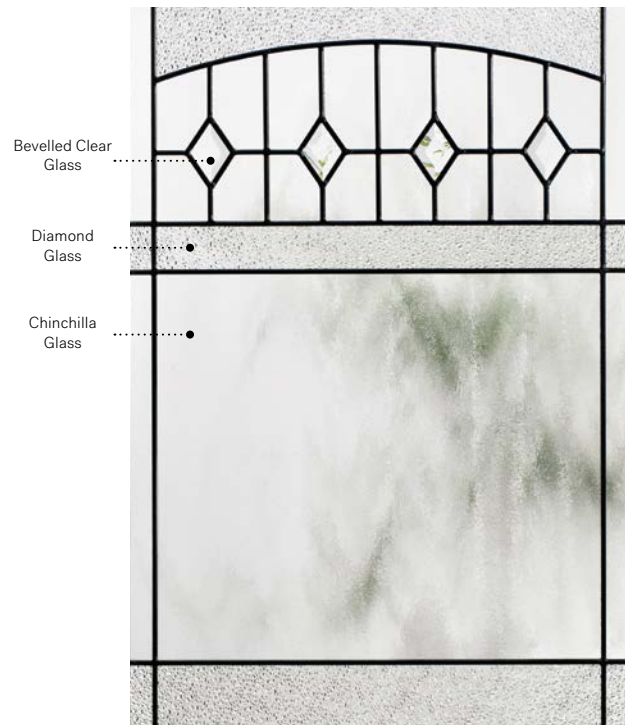

Liano

Stylish and warm, Liano is both classic and minimalist. Enjoy a sparkling light effect in your entryway thanks to the bevelled diamonds in its camber top.

Stained glass: Chinchilla glass, bevelled clear glass and Diamond glass.

Caming: Patina.

Frames: Contemporary, Novapvc or Stainable.

Sidelites and transom: Looks great accompanied by Chinchilla glass.

Available in custom sizes.

Privacy Level **4/5**
PRIVATE