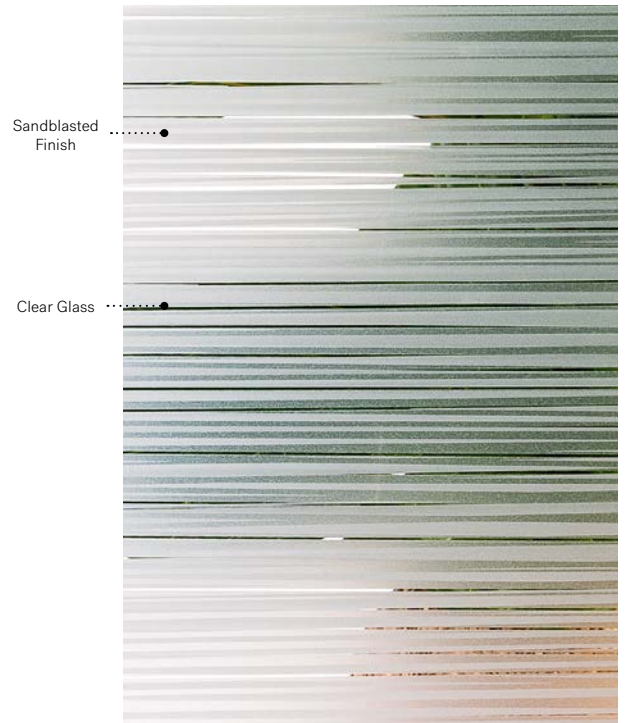

Kira

Two layers of fine, Sandblasted finish lines overlap to create a natural looking pattern that provides a good degree of privacy. Kira delicately filters light and fills your entrance with a sense of calm.

Silkscreened glass: Dual layered Sandblasted finish on clear glass.

Frames: Contemporary or Novapvc.

Sidelites and transom: Looks great accompanied by Sandblasted finish or Clear glass.

Privacy Level **3/5**
SEMI-PRIVATE

Frames	22"×64"	22"×48"	22"×36"	22"×17"	22"×12"
Contemporary	07-381-060-002	07-381-057-002	07-381-050-002	07-381-259-002	07-381-053-002
Novapvc	07-381-060-001	07-381-057-001	07-381-050-001	07-381-259-001	07-381-053-001

Frames	7"×64"	13 7/8"×79" Tip-to-tip
Contemporary	07-381-005-002	07-381-211-001
Novapvc	07-381-005-001