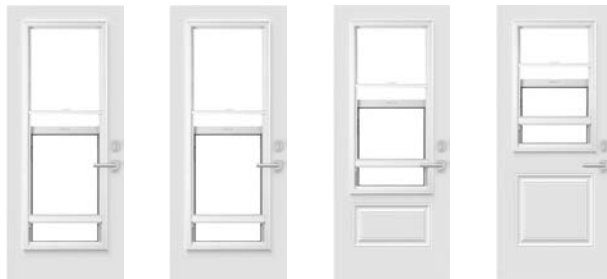

Elevation

Mechanically assisted venting unit

Ease-of-use and unmatched decorative designs make the Elevation a unique venting unit with a wide selection of decorative options. Its counterweight system is easy to operate with minimal effort for better, safer control.

Clear Glass	22"×64"	20"×64"	22"×48"	22"×36"
Low E/Argon	24-079-060-002	24-079-038-002	24-079-057-001	24-079-050-001