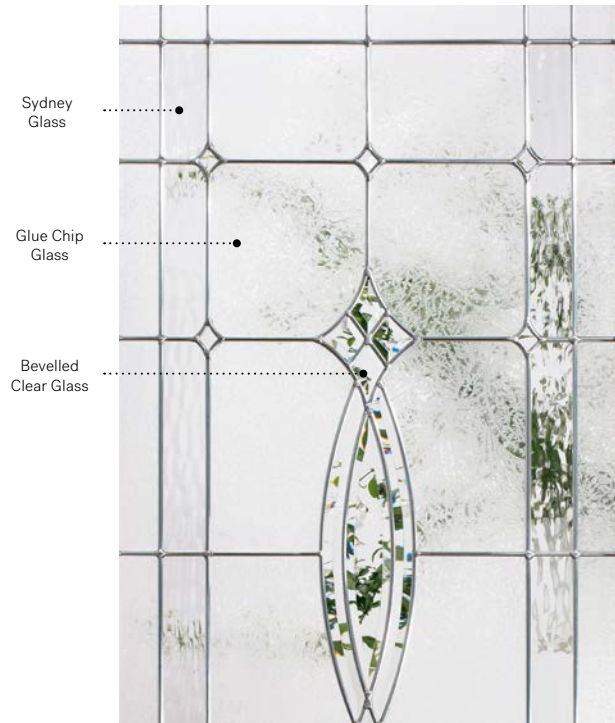

**Stained Glass:** Sydney glass, Glue Chip glass and bevelled clear glass.

**Caming:** Zinc, Patina or Brass.

**Frames:** Novapvc or Stainable.

**Sidelites and transom:** Looks great accompanied by Glue Chip glass.

Available in custom sizes.

Privacy Level

3/5

SEMI-PRIVATE

Frames	22" × 64"			22" × 48"			22" × 36"					
	Zinc	Pat.	Brass	Zinc	Pat.	Brass	Zinc	Pat.	Brass			
Novapvc	10-054-060	008	026	002	10-054-057	006	032	001	10-054-050	008	024	002
Stainable	10-054-060	017	032	004	10-054-057	017	034	019	10-054-050	016	033	004