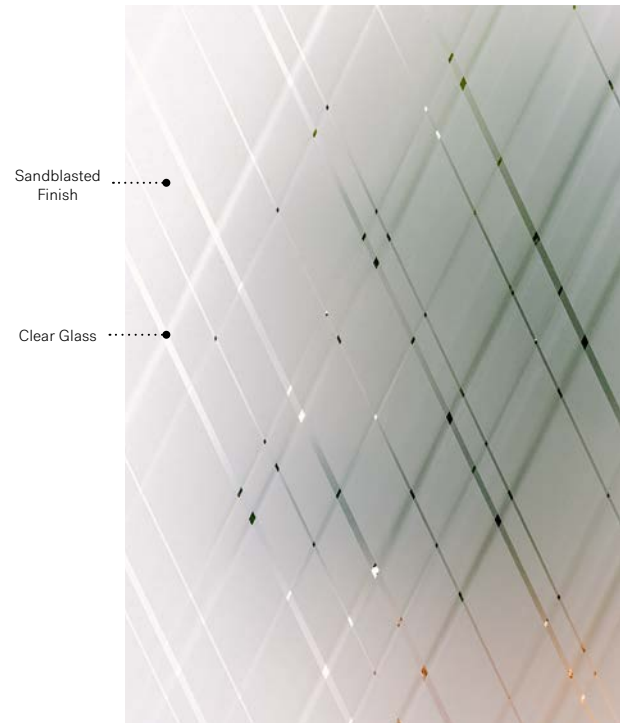

Arum

Arum offers the simplicity of Sandblasted finish glass with an elegant design and a high degree of privacy. Fine diagonal lines intertwine to create a pattern that will enhance the look of your home for both renovation and new construction projects.

Silkscreened glass: Dual layered Sandblasted finish on clear glass.

Frames: Contemporary or Novapvc.

Sidelites and transom: Looks great accompanied by Sandblasted finish or Clear glass.

Privacy Level **4/5**
PRIVATE

Frames	22" x 64"	22" x 48"	22" x 36"	22" x 17"	22" x 14 7/8"
Contemporary	07-383-060-002	07-383-057-002	07-383-050-002	07-383-259-002	07-383-260-002
Novapvc	07-383-060-001	07-383-057-001	07-383-050-001	07-383-259-001	07-383-260-001

Frames	7" x 64"	8" x 48"	8" x 36"	13 7/8" x 79" Tip-to-tip
Contemporary	07-383-005-002	07-383-017-002	07-383-010-002	07-383-211-001
Novapvc	07-383-005-001	07-383-017-001	07-383-010-001