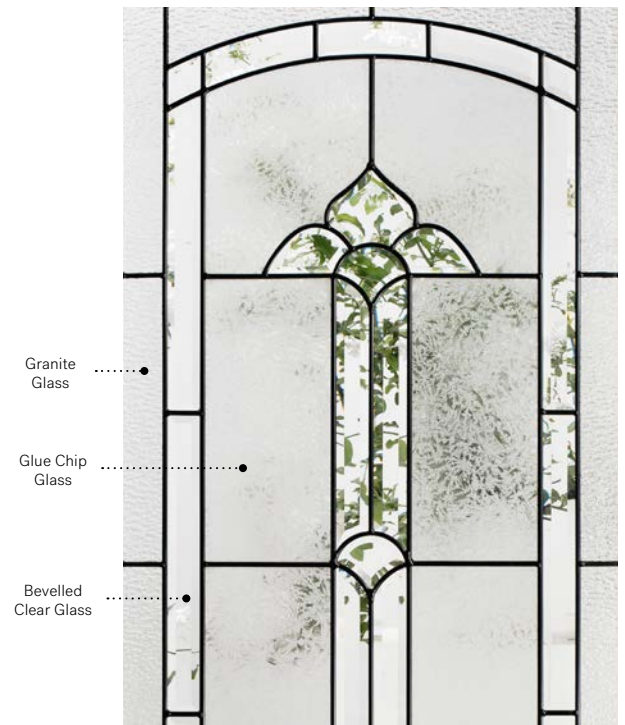

**Caming:** Zinc or Patina.

**Frames:** Novapvc or Stainable.

**Sidelites and transom:** Looks great accompanied by Granite glass.

Available in custom sizes.

Privacy Level **2/5**  
SEMI-PRIVATE

Frames 22" x 64"