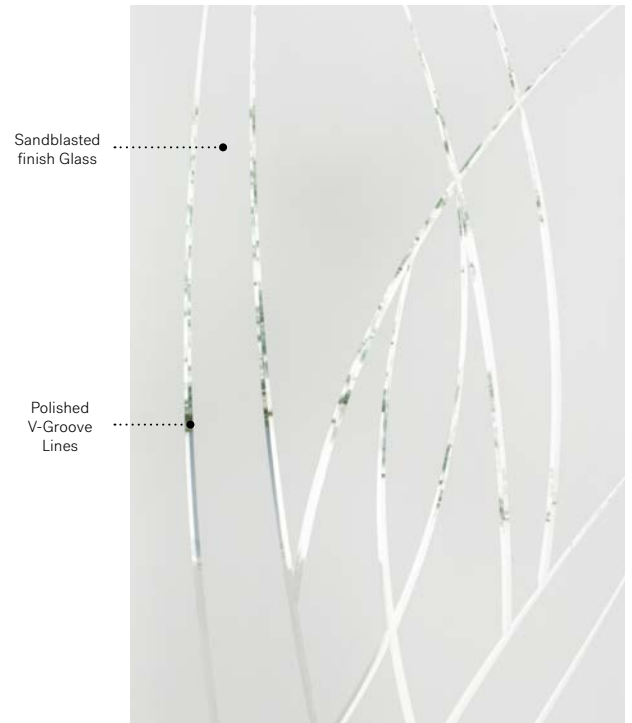

Alys

Uno steel door. Alys 22" x 64" doorglass p.61.

# Alys

Alys' V-Groove design suggests motion and is at once natural and abstract, bringing your entryway to life with its dynamic composition.

**V-Groove:** Polished V-Groove lines on Sandblasted finish glass.

**Frames:** Contemporary, Novapvc or Stainable.

**Sidelites and transom:** Looks great accompanied by Sandblasted finish glass.

Available in custom sizes.

Sandblasted finish Glass

Polished V-Groove Lines

Privacy Level