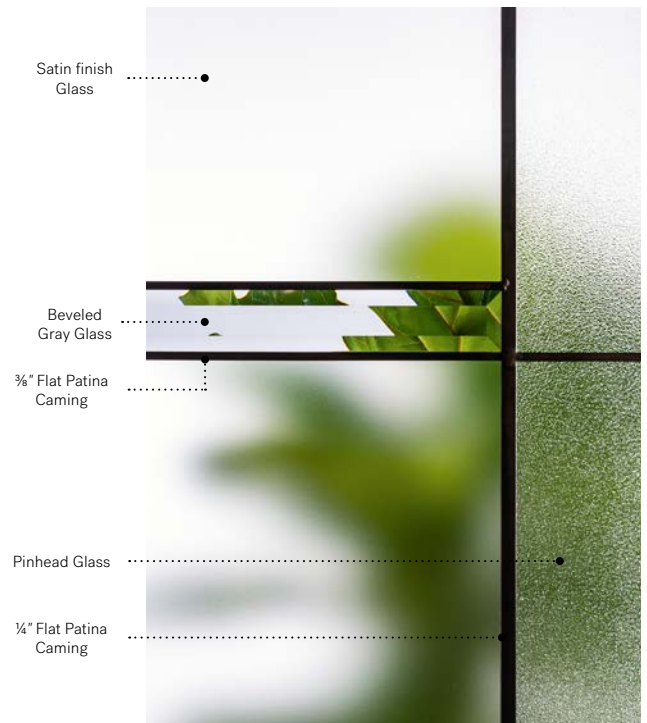

Belmont

Belmont is a Stained Glass model with an urban look designed for today's architectural styles. Its minimalist, asymmetrical composition of flat black patina coming and Satin finish glass fits perfectly with the volumes and materials found in the architecture of contemporary houses. Paired with a satin black handle, Belmont's elegance is unrivaled.

Stained Glass: Satin finish glass, beveled gray glass and Pinhead glass.

Caming: 1/2" wide flat Patina coming and 1/4" wide flat Patina coming.

Frames: Contemporary or Novapvc.

Sidelites and transom: Looks great accompanied by Satin finish glass.

Available in custom sizes.

Privacy Level **3/5**
SEMI-PRIVATE