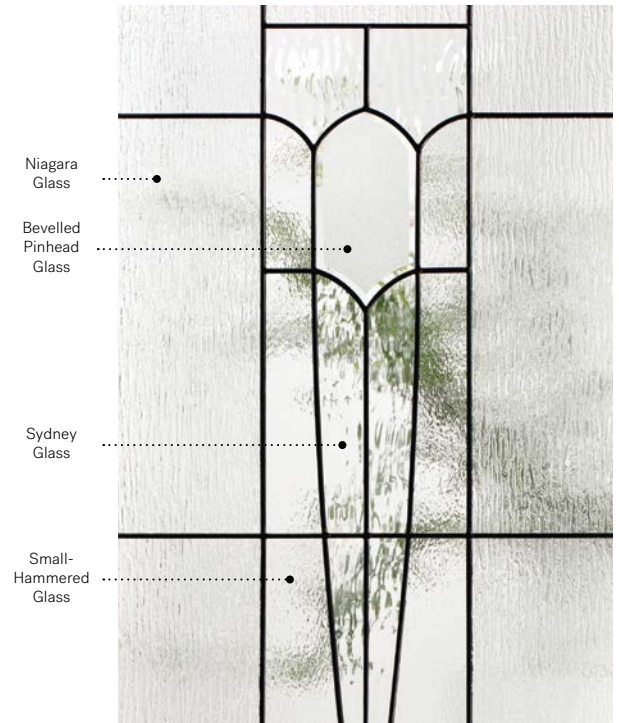

Mistral

Orleans steel door p.19. Mistral 22" x 48" doorglass p.82.

# Mistral

A nod to Art Nouveau illustrations, Mistral is a tableau of simple, slender shapes.

**Stained glass :** Niagara glass, Sydney glass, bevelled Pinhead glass and Small-hammered glass.

**Caming :** Zinc or Patina.

**Frames :** Novapvc or Stainable.

**Sidelites and transom :** Looks great accompanied by Niagara glass.

Available in custom sizes.

Privacy Level **3/5**  
SEMI-PRIVATE

Frames	22" × 64"		22" × 48"		22" × 36"		22" × 17"		22" × 14 7/16"	
Novapvc	10-310-060	Zinc 006   Pat. 001	10-310-057	Zinc 007   Pat. 001	10-310-050	Zinc 008   Pat. 001	10-310-259	Zinc 006   Pat. 001	10-310-260	Zinc 006   Pat. 001
Stainable	10-310-060	009   005	10-310-057	009   004	10-310-050	010   006	10-310-259	008   004	N/A	