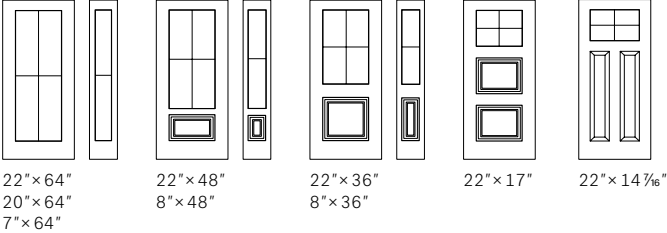

Classic Grill

22" x 64"
20" x 64"
7" x 64"
22" x 48"
8" x 48"
22" x 36"
8" x 36"
22" x 17"
22" x 14 7/16"