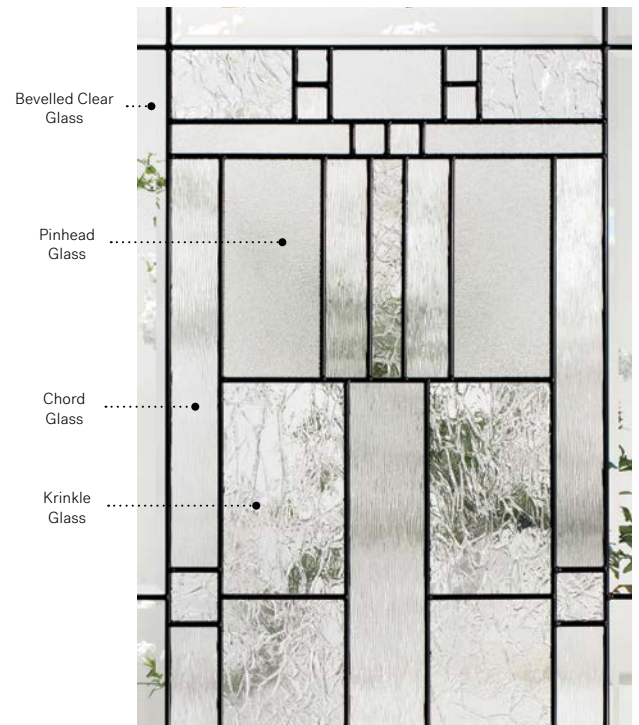

Cachet

Cachet's Prairie-style design blends four striking textures to make your home stand out. On sunny days, enjoy a dazzling light effect in your entryway.

- **Stained glass:** Bevelled clear glass, Krinkle glass, Chord glass and Pinhead glass.
- **Caming:** Zinc or Patina.
- **Frames:** Contemporary, Novapvc or Stainable.
- **Sidelites and transom:** Looks great accompanied by Pinhead glass.
- Available in custom sizes.

Privacy Level **3/5**
SEMI-PRIVATE