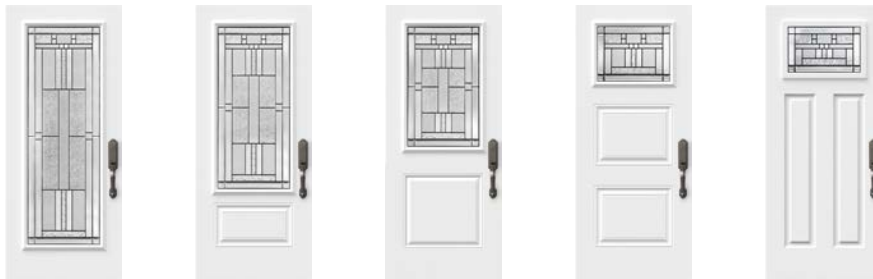

Frames	22" x 64"			22" x 48"			22" x 36"			22" x 17"			22" x 14 7/16"		
	Zinc	Pat.		Zinc	Pat.		Zinc	Pat.	Zinc	Pat.		Zinc	Pat.		
Contemporary	10-230-060-013	014		10-230-057-024	025		10-230-050-024	025		10-230-259-010	011		10-230-260-010	011	
Novapvc	10-230-060-002	001		10-230-057-003	001		10-230-050-003	001		10-230-259-002	001		10-230-260-001	002	
Stainable	10-230-060-005	011		10-230-057-005	006		10-230-050-005	006		10-230-259-007	006		N/A