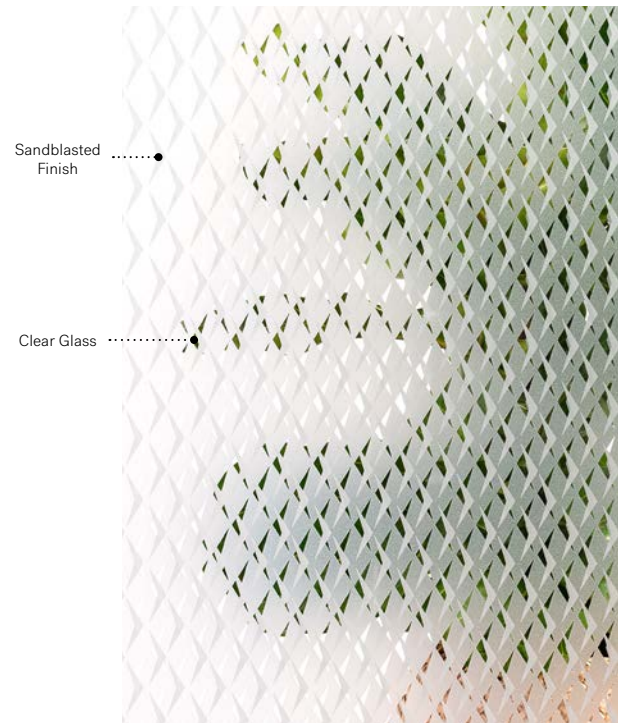

Versum

With its sharp, dual-layered geometric pattern, Versum will be the focal point of your entrance's design scheme. When paired with rich colors and bold furniture, Versum is a lively addition to a retro style decor.

Silkscreened glass: Dual layered Sandblasted finish on clear glass.
Frames: Contemporary or Novapvc.
Sidelites and transom: Looks great accompanied by Sandblasted finish or Clear glass.

Privacy Level **3/5**
SEMI-PRIVATE

Frames	22"×64"	22"×48"	22"×36"	22"×17"	22"×12"	22"×14 7/16"
Contemporary	07-380-060-002	07-380-057-002	07-380-050-002	07-380-259-002	07-380-053-002	07-380-260-002
Novapvc	07-380-060-001	07-380-057-001	07-380-050-001	07-380-259-001	07-380-053-001	07-380-260-001

Frames	7"×64"	13 7/8"×79" Tip-to-tip
Contemporary	07-380-005-002	07-380-211-001
Novapvc	07-380-005-001