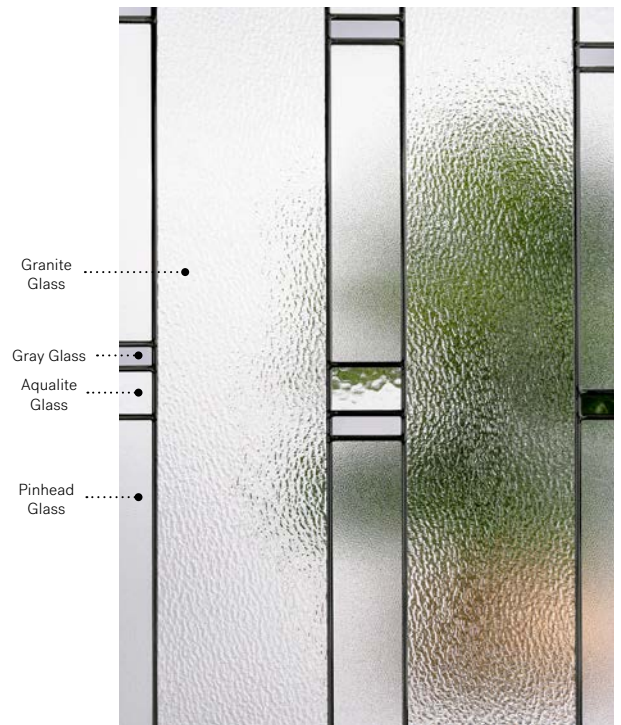

Ophir

Borrowing design cues from Craftsman style Stained Glass, this unique model is a perfect match with rich and classic stone houses. With its bold mix of strong textures punctuated by gray glass inserts, Ophir will be the centerpiece of your homes facade.

Stained Glass: Aqualite glass, gray glass, Granite glass and Pinhead glass.
Caming: Zinc or patina.
Frames: Contemporary or Novapvc.
Sidelites and transom: Looks great accompanied by Pinhead glass.
Available in custom sizes.

Privacy Level **4/5**
PRIVATE